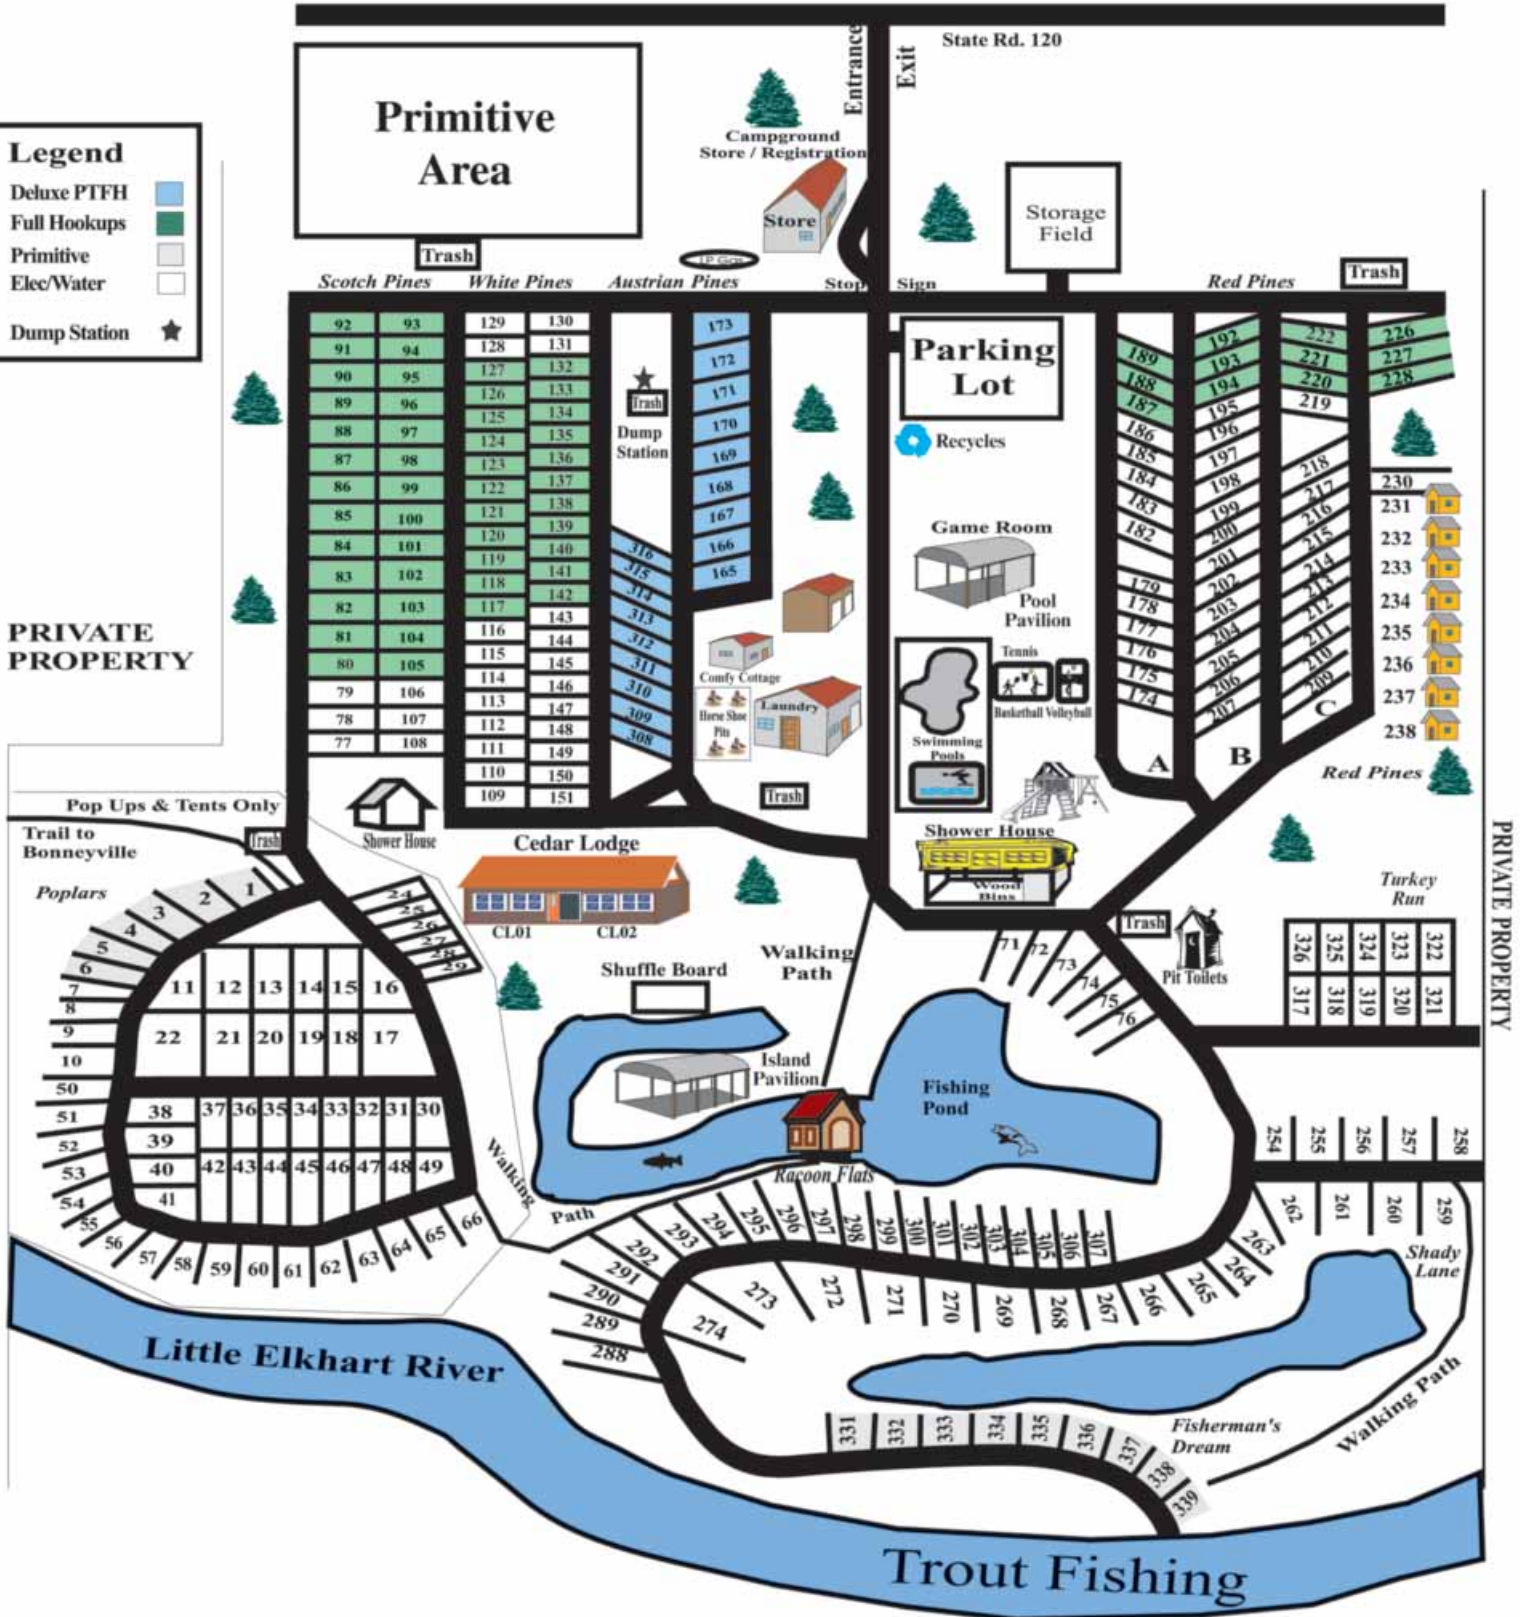

Eby's Pines RV Park & Campground

14583 State Road 120 • Bristol, Indiana 46507

Owner: Barry Lang Office Manager: Chris Lang

Phone (574) 848-4583 Fax (574) 848-0916
www.ebypines.com E-Mail: camp@ebypines.com

Legend

- Deluxe PTFH
- Full Hookups
- Primitive
- Elec/Water
- Dump Station ★

PRIVATE PROPERTY

PRIVATE PROPERTY